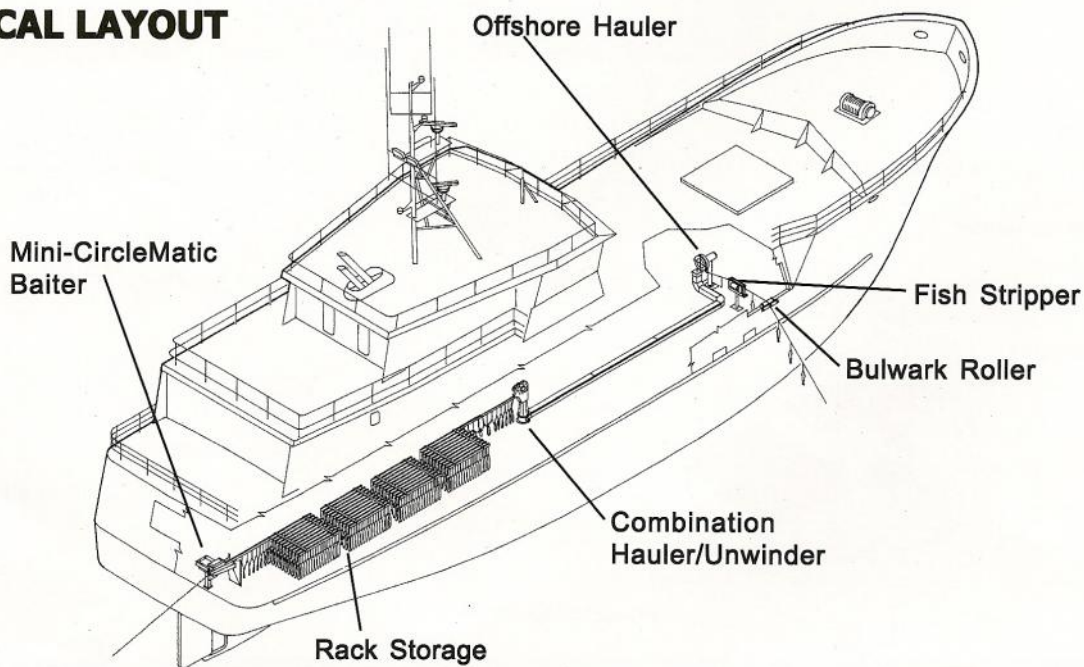

Weight: 650 Lbs (295 Kg)

The CircleMatic® System

The highly-successful CircleMatic® system combines the catching efficiency of **true circle hooks** with the benefits of automation.

The CircleMatic® system is available with either long storage racks, or portable short racks to suit a wide range of vessel arrangements. The ability to use #5, #6, or #7 circle hooks and the option of using swivel gear, add to the versatility of the CircleMatic®.

From medium size vessels to the most sophisticated factory longliners, MARCO CircleMatic® is the choice for circle hook fishing.

The CircleMatic® system baits circle hook sizes shown below

MARCO can provide longline systems for small vessels to factory freezer-longliners using the highly-efficient circle hook systems.

*135' freezer-longliner
Frontier Spirit with 35,000-
hook MARCO CircleMatic
system.*

Both **CircleMatic®** and **Mini-CircleMatic®** systems are available in a two-deck arrangement as shown above, or in single-deck arrangements as pictured below.

TYPICAL LAYOUT

Medium to large factory longliner vessels with CircleMatic® system using circle hooks with short portable racks, fixed long racks, and short portable racks installed in removable container (below).