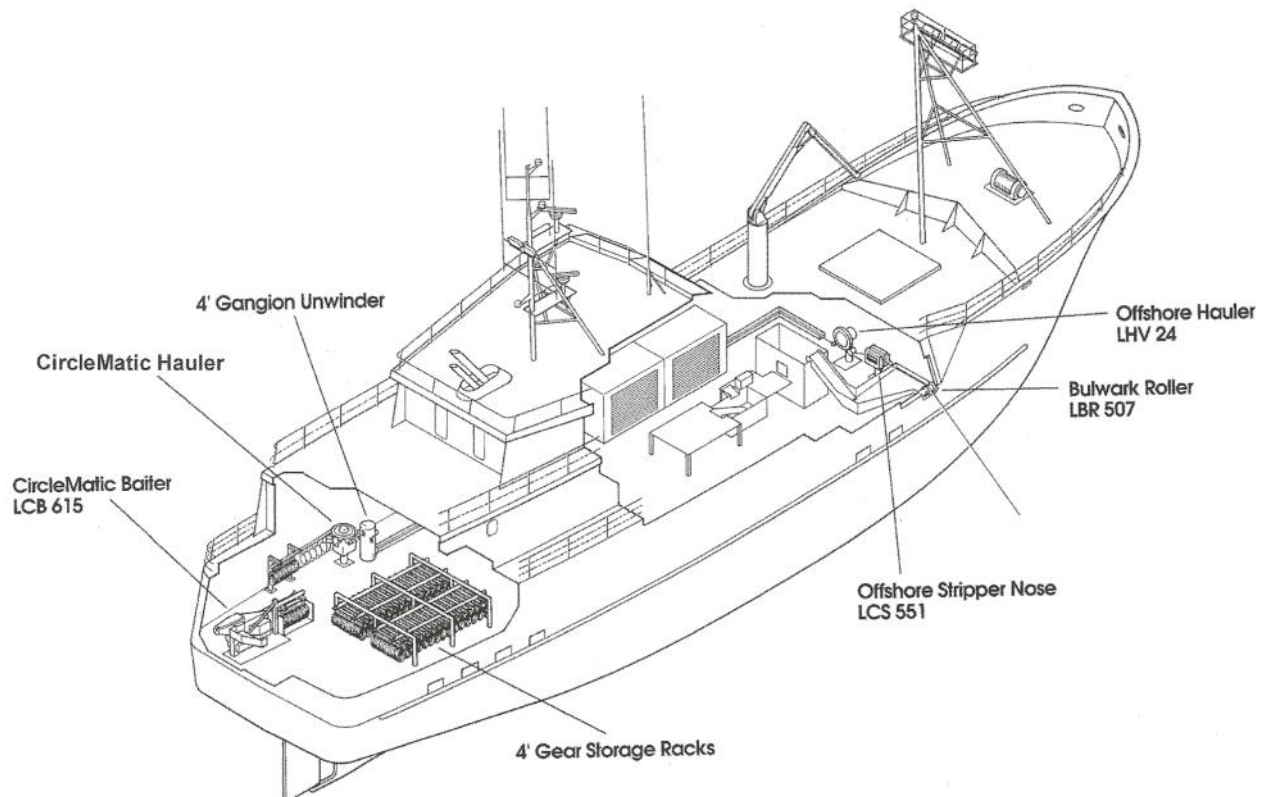

The CircleMatic® System

The highly-successful CircleMatic® system combines the catching efficiency of **true circle hooks** with the benefits of automation.

The CircleMatic® system is available with either long storage racks, or portable short racks to suit a wide range of vessel arrangements. The ability to use #5, #6, or #7 circle hooks and the option of using swivel gear, add to the versatility of the CircleMatic®.

A wide variety of bait lengths are available at the turn of a dial on the new CircleMatic® baiter. Recent refinements also include enclosed and easily accessible modular knife and conveyor drives for easy maintenance.

From medium size vessels to the most sophisticated factory longliners, MARCO CircleMatic® is the choice for circle hook fishing.

The CircleMatic® system baits circle hook sizes shown below