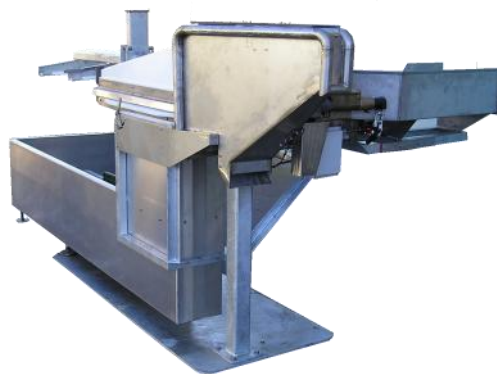

Longline Fishing Systems

Now you have choices.

Mini-CircleMatic® Baiter

CircleMatic® Baiter

The Mini-CircleMatic® System

The **Mini-CircleMatic® Baiter** was designed specifically to respond to a combination of fisheries that require larger size circle hooks, thus eliminating the traditional labor-intensive hand baiting operation. The **Mini-CircleMatic® Baiter** has the flexibility required for today's fisheries.

Bait tray loaded with squid (left) and Mini-CircleMatic system (right) installed on longliner.

- Designed to bait full offset CircleMatic® hook sizes 5 through 7.
- Latest CircleMatic® baiting technology provides precision baiting.
- Ideal system for 40' to 80' vessels fishing 15 - 30,000 hooks/day.
- Baiting circle hooks at speeds of three to four hooks per second.

The Mini-CircleMatic® system is available for installation on a variety of vessel deck arrangements.

Small vessel with Mini-CircleMatic® system using circle hooks showing the variety of deck arrangements possible.

Short racks using circle hooks for CircleMatic system.

The Mini-CircleMatic® System

Mini-CircleMatic was first installed aboard the 56' Longliner Miss Lori in 1999.

BAITER DIMENSIONS

Height: 60.3" (1532 mm)
 Length: 157.6" (4003 mm) *
 Width: 52.6" (1336)
 * Optional Length: 109.6" (2784 mm)