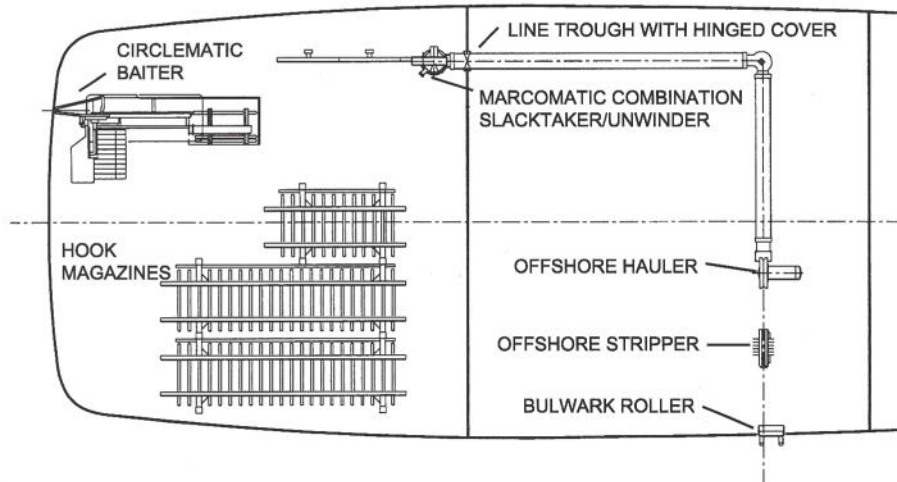

*135' freezer-longliner
Frontier Spirit with 35,000-
hook MARCO CircleMatic
system.*

Both **CircleMatic®** and **Mini-CircleMatic®** systems are available in a two-deck arrangement as shown above, or in single-deck arrangements as pictured below.

TYPICAL LAYOUT

Medium to large factory longliner vessels with CircleMatic® system using circle hooks with short portable racks, fixed long racks, and short portable racks installed in removable container (below).