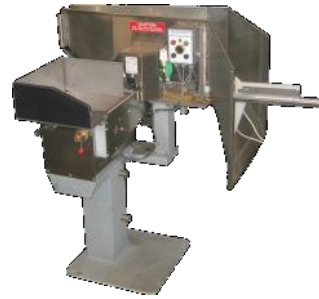

TYPICAL LAYOUT

Medium to large factory longliner vessels with CircleMatic® system using circle hooks with short portable racks, fixed long racks, and short portable racks installed in removable container (below).

System Components

CircleMatic Baiter LCB615
Automatically baits true circle hooks

Mini-CircleMatic Baiter LCB675
Automatically baits true circle hooks

Bulwark Roller LBR507
Mounts to the bulwark for trouble free hauling