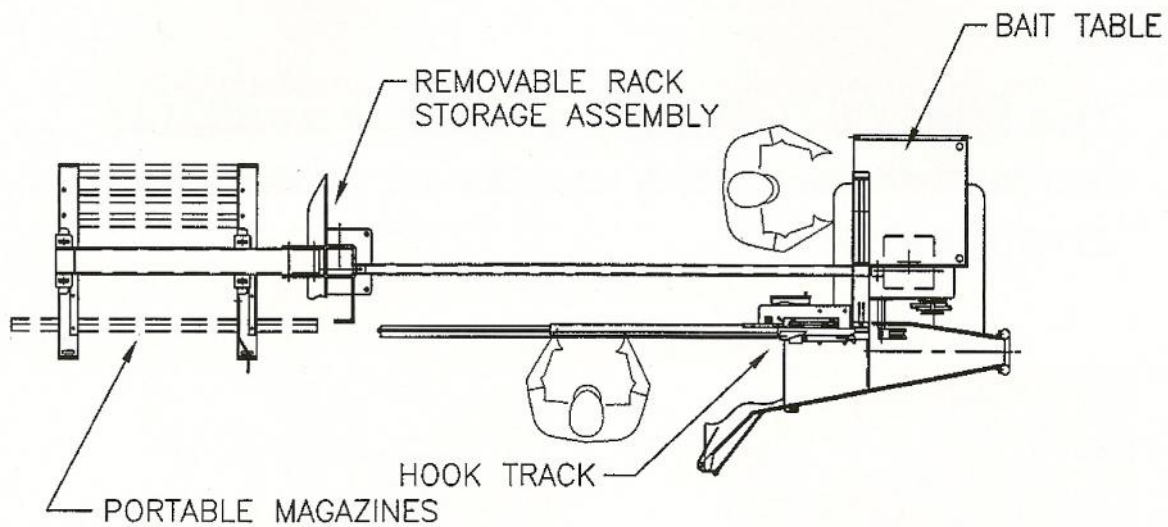

Longline Fishing Systems

Now you have choices.

Mini-CircleMatic® Baiter

CircleMatic® Baiter

The Mini-CircleMatic® System

The **Mini-CircleMatic® Baiter** was designed specifically to respond to a combination of fisheries that require larger size circle hooks, thus eliminating the traditional labor-intensive hand baiting operation. The **Mini-CircleMatic® Baiter** has the flexibility required for today's fisheries.

Bait tray loaded with squid (left) and Mini-CircleMatic system (right) installed on longliner.

- Designed to bait full offset CircleMatic® hook sizes 5 through 7.
- Latest CircleMatic® baiting technology provides precision baiting.
- Ideal system for 40' to 80' vessels fishing 15 - 30,000 hooks/day.
- Baiting circle hooks at speeds of three to four hooks per second.

The Mini-CircleMatic® system is available for installation on a variety of vessel deck arrangements.

Small vessel with Mini-CircleMatic® system using circle hooks showing the variety of deck arrangements possible.

Short racks using circle hooks for CircleMatic system.

The Mini-CircleMatic® System

Mini-CircleMatic was first installed aboard the 56' Longliner Miss Lori in 1999.

BAITER DIMENSIONS

Height: 60.3" (1532 mm)
 Length: 157.6" (4003 mm) *
 Width: 52.6" (1336)
 * Optional Length: 109.6" (2784 mm)