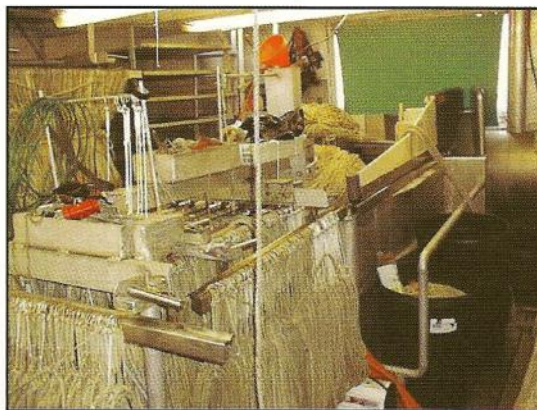

The Mini-CircleMatic® system is available for installation on a variety of vessel deck arrangements.

Small vessel with Mini-CircleMatic® system using circle hooks showing the variety of deck arrangements possible.

Short racks using circle hooks for CircleMatic system.