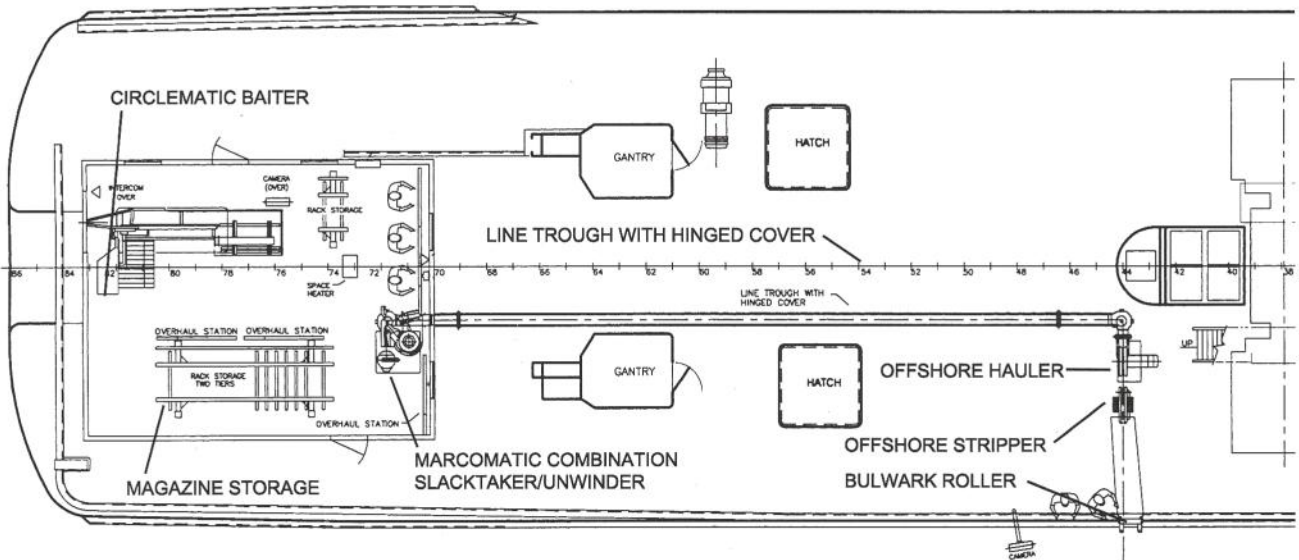

*135' freezer-longliner
Frontier Spirit with 35,000-
hook MARCO CircleMatic
system.*

Both **CircleMatic®** and **Mini-CircleMatic®** systems are available in a two-deck arrangement as shown above, or in single-deck arrangements as pictured below.

TYPICAL LAYOUT

Medium to large factory longliner vessels with CircleMatic® system using circle hooks with short portable racks, fixed long racks, and short portable racks installed in removable container (below).