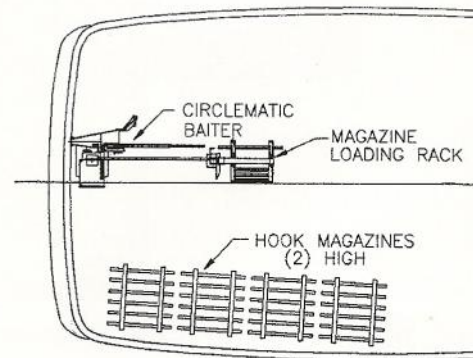

The Mini-CircleMatic® system is available for installation on a variety of vessel deck arrangements.

Small vessel with Mini-CircleMatic® system using circle hooks showing the variety of deck arrangements possible.

Short racks using circle hooks for CircleMatic system.

The Mini-CircleMatic® System

Mini-CircleMatic was first installed aboard the 56' Longliner Miss Lori in 1999.

BAITER DIMENSIONS

Height: 60.3" (1532 mm)
 Length: 157.6" (4003 mm) *
 Width: 52.6" (1336)
 * Optional Length: 109.6" (2784 mm)

Weight: 650 Lbs (295 Kg)

The CircleMatic® System

The highly-successful CircleMatic® system combines the catching efficiency of **true circle hooks** with the benefits of automation.

The CircleMatic® system is available with either long storage racks, or portable short racks to suit a wide range of vessel arrangements. The ability to use #5, #6, or #7 circle hooks and the option of using swivel gear, add to the versatility of the CircleMatic®.