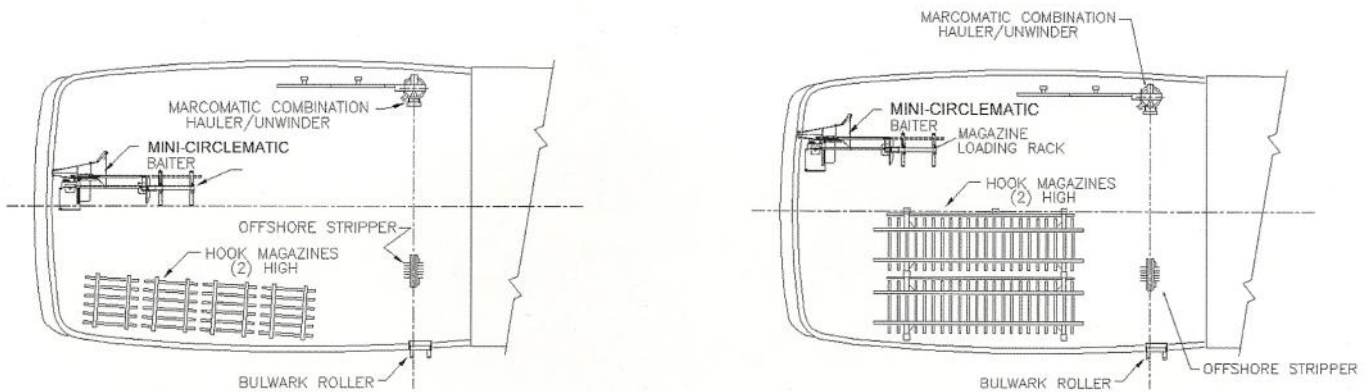

Longline Fishing Systems

Now you have choices.

Mini-CircleMatic® Baiter

CircleMatic® Baiter

The Mini-CircleMatic® System

The **Mini-CircleMatic® Baiter** was designed specifically to respond to a combination of fisheries that require larger size circle hooks, thus eliminating the traditional labor-intensive hand baiting operation. The **Mini-CircleMatic® Baiter** has the flexibility required for today's fisheries.

Bait tray loaded with squid (left) and Mini-CircleMatic system (right) installed on longliner.

- Designed to bait full offset CircleMatic® hook sizes 5 through 7.
- Latest CircleMatic® baiting technology provides precision baiting.
- Ideal system for 40' to 80' vessels fishing 15 - 30,000 hooks/day.
- Baiting circle hooks at speeds of three to four hooks per second.

The Mini-CircleMatic® system is available for installation on a variety of vessel deck arrangements.

Small vessel with Mini-CircleMatic® system using circle hooks showing the variety of deck arrangements possible.

TYPICAL LAYOUT

Medium to large factory longliner vessels with CircleMatic® system using circle hooks with short portable racks, fixed long racks, and short portable racks installed in removable container (below).