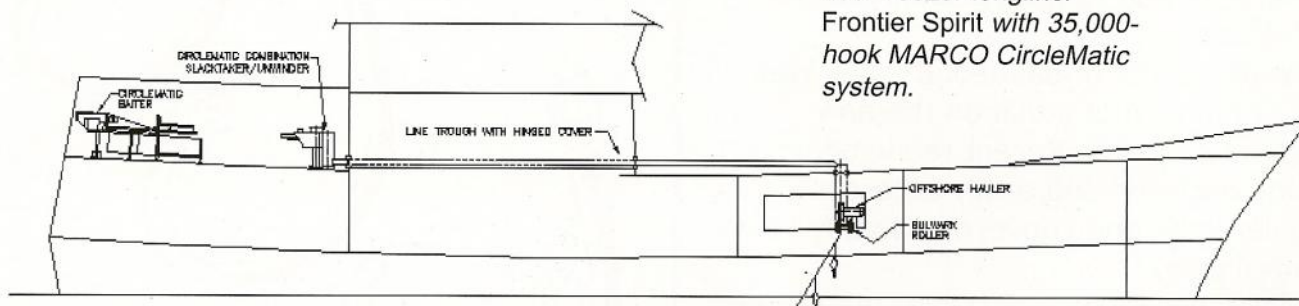

From medium size vessels to the most sophisticated factory longliners, MARCO CircleMatic® is the choice for circle hook fishing.

The CircleMatic® system baits circle hook sizes shown below

MARCO can provide longline systems for small vessels to factory freezer-longliners using the highly-efficient circle hook systems.

*135' freezer-longliner
Frontier Spirit with 35,000-
hook MARCO CircleMatic
system.*

Both **CircleMatic®** and **Mini-CircleMatic®** systems are available in a two-deck arrangement as shown above, or in single-deck arrangements as pictured below.