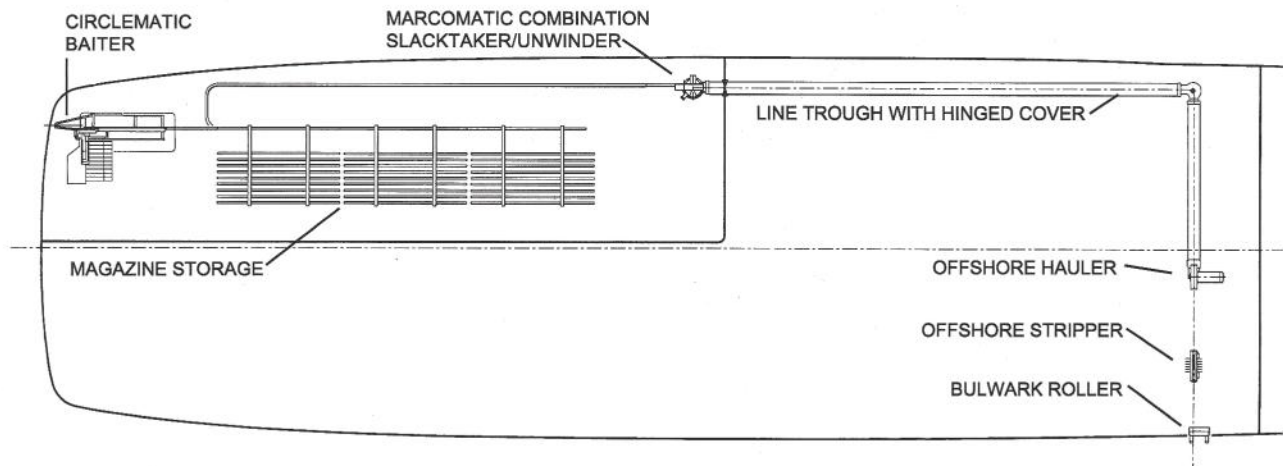

*135' freezer-longliner
Frontier Spirit with 35,000-
hook MARCO CircleMatic
system.*

Both **CircleMatic®** and **Mini-CircleMatic®** systems are available in a two-deck arrangement as shown above, or in single-deck arrangements as pictured below.

TYPICAL LAYOUT

Medium to large factory longliner vessels with CircleMatic® system using circle hooks with short portable racks, fixed long racks, and short portable racks installed in removable container (below).